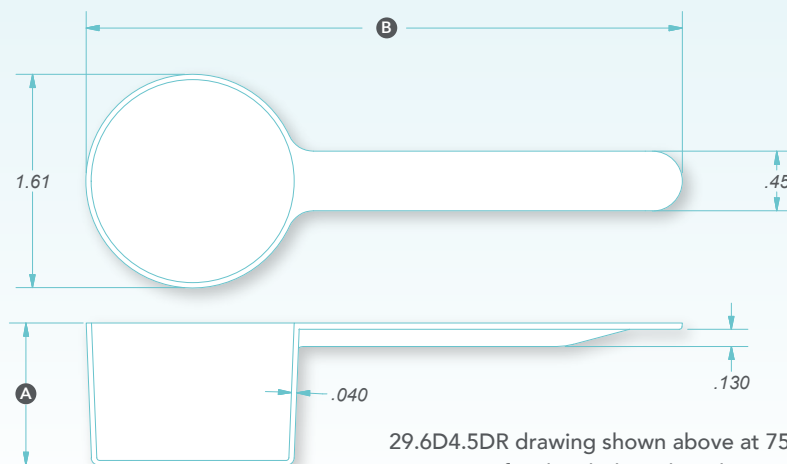

Large Scoops

1.61" DIAMETER BOWLS

Measurex®'s large scoops are appearing more and more in powdered mixes that are used to help those who are following a healthy lifestyle. Our large scoops are serving an important role, such as measuring nutritional supplements and making it convenient for the user who is usually on-the-go. These large scoops provide accuracy for measuring mixes that help to enhance exercise and fitness regimens.

Our large scoops have a 1.61" diameter bowl and come in three handle lengths. See chart at right for stock capacities and colors.

PRODUCT SPECIFICATIONS

Product ID	Bowl Capacity	Bowl Depth A	Overall Length B	Stock Color/s	Material
20.0D3.0DR	20.0 cc	.73"	3.0"	Natural	FDA Grade Polypropylene
20.0D3.3DR	20.0 cc	.73"	3.3"	Natural	FDA Grade Polypropylene
20.0D4.5DR	20.0 cc	.73"	4.5"	Natural	FDA Grade Polypropylene
23.0D3.0DR	23.0 cc	.84"	3.0"	Natural	FDA Grade Polypropylene
23.0D3.3DR	23.0 cc	.84"	3.3"	Natural	FDA Grade Polypropylene
23.0D4.5DR	23.0 cc	.84"	4.5"	Natural	FDA Grade Polypropylene
25.0D3.0DR	25.0 cc	.91"	3.0"	Natural	FDA Grade Polypropylene
25.0D3.3DR	25.0 cc	.91"	3.3"	Natural	FDA Grade Polypropylene
25.0D4.5DR	25.0 cc	.91"	4.5"	Natural	FDA Grade Polypropylene
26.5D3.0DR	26.5 cc	.97"	3.0"	Natural	FDA Grade Polypropylene
26.5D3.3DR	26.5 cc	.97"	3.3"	Natural	FDA Grade Polypropylene
26.5D4.5DR	26.5 cc	.97"	4.5"	Natural	FDA Grade Polypropylene
29.6D3.0DR	29.6 cc	1.07"	3.0"	Natural, Yellow	FDA Grade Polypropylene
29.6D3.3DR	29.6 cc	1.07"	3.3"	Natural, Blue	FDA Grade Polypropylene
29.6D4.5DR	29.6 cc	1.07"	4.5"	Natural, Blue, Hunter Green	FDA Grade Polypropylene
32.0D3.0DR	32.0 cc	1.18"	3.0"	Natural	FDA Grade Polypropylene
32.0D3.3DR	32.0 cc	1.18"	3.3"	Natural	FDA Grade Polypropylene
32.0D4.5DR	32.0 cc	1.18"	4.5"	Natural	FDA Grade Polypropylene
35.0D3.0DR	35.0 cc	1.29"	3.0"	Natural	FDA Grade Polypropylene
35.0D3.3DR	35.0 cc	1.29"	3.3"	Natural	FDA Grade Polypropylene
35.0D4.5DR	35.0 cc	1.29"	4.5"	Natural	FDA Grade Polypropylene