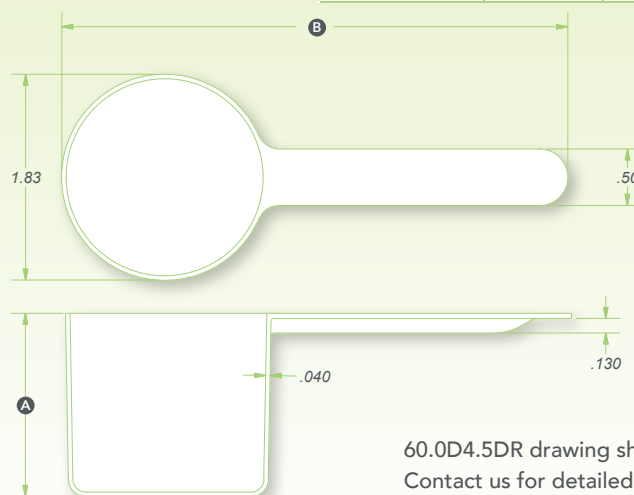

Available in 3 handle lengths.

60.0D4.5DR drawing shown above not to scale. Contact us for detailed product drawings on any size scoop.