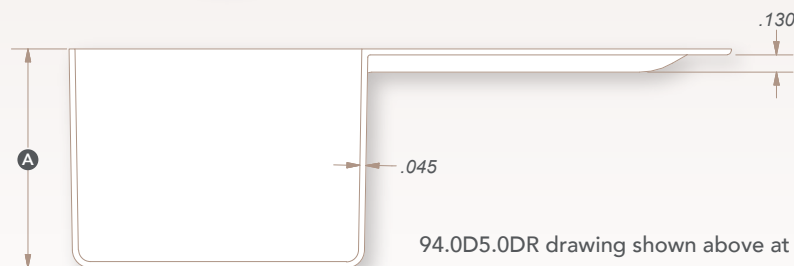

XXL Scoops

2.26" BOWL DIAMETER

Measurex® manufactures extra, extra large scoops that are used in measuring supplements or nutritional for pets, and for use in veterinarian and the farming industry. These scoops are being used to measure feed additives and supplements for weight gain and nutrition for animals.

We also see many of these scoops used in adult meal replacement products.

Our XXL scoops have a 2.26" diameter bowl and come in two handle lengths. See chart at right for stock capacities and colors.

PRODUCT SPECIFICATIONS

Product ID	Bowl Capacity	Bowl Depth A	Overall Length B	Stock Color/s	Material
90.0D3.5DR	90.0 cc	1.58"	3.5"	Natural	FDA Grade Polypropylene
90.0D5.0DR	90.0 cc	1.58"	5.0"	Natural	FDA Grade Polypropylene
94.0D3.5DR	94.0 cc	1.65"	3.5"	Natural	FDA Grade Polypropylene
94.0D5.0DR	94.0 cc	1.65"	5.0"	Natural	FDA Grade Polypropylene
118.4D3.5DR	118.4 cc	2.08"	3.5"	Natural	FDA Grade Polypropylene
118.4D5.0DR	118.4 cc	2.08"	5.0"	Natural	FDA Grade Polypropylene
148.0D3.5DR	148 cc	2.617"	3.5"	Natural	FDA Grade Polypropylene
148.0D5.0DR	148 cc	2.617"	5.0"	Natural	FDA Grade Polypropylene

Available in 2 handle lengths.

94.0D5.0DR drawing shown above at 75% of actual size. Contact us for detailed product drawings on any size scoop.